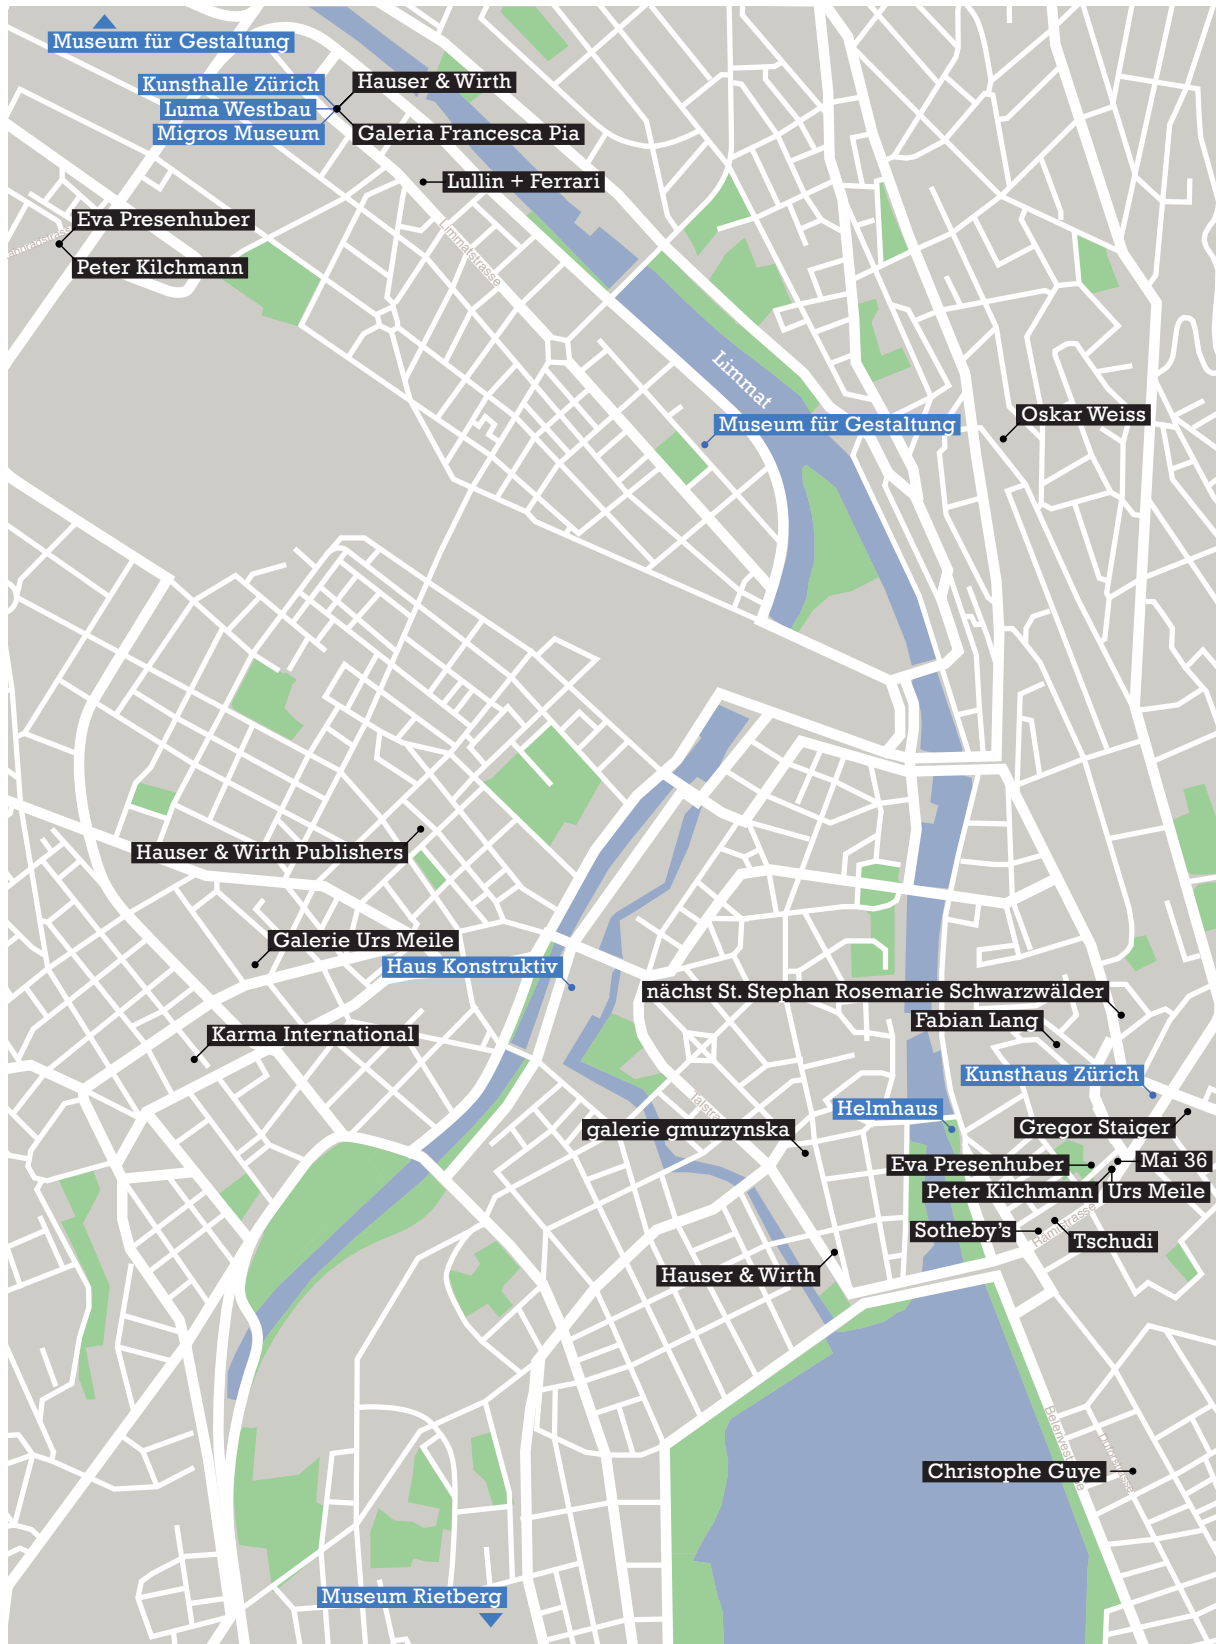

Zürich

E

Galerie Eva Presenhuber, Maag Areal

Valentin Carron: The Slope (Works 2005-2026)
26 Feb - 10 Jul
Zahnradstrasse 21, CH-8005
Tue-Fri 11am-6pm, Sat by appointment

Galerie Eva Presenhuber, Waldmannstrasse

Karen Kilimnik
12 Jun - 24 Jul
Waldmannstrasse 6, CH-8001
Tue-Fri 11am-6pm, Sat 11am-5pm

F

Galerie Fabian Lang

twenty thousand years
5 Mar - 27 Jun
Obere Zäune 12, CH-8001
Tue-Fri 10am-6pm, Sat 12-4pm

G

Museum für Gestaltung

Ausstellungsstrasse 60, 8005
Toni-Areal, Pflingstweidstrasse 96, 8005
Tue-Sun 10am-5pm, Thu 10am-8pm

galerie gmurzynska

Christoph Niemann: Urban Horizons
11 Jun - 26 Sep
Paradeplatz 2, 8001
Mon-Fri 10am-6.30pm, Sat 10am-4pm

Galerie Gregor Staiger

Hottingerstrasse 6-8, 8032
Tue-Fri 12-6pm, Sat 11am-5pm

H

Haus Konstruktiv
Selnastrasse 25, 8001
Tue-Sun 11am-5pm, Wed 11am-8pm

Hauser & Wirth Bahnhofstrasse 1

Alina Szapocznikow. Autobiography in Fragments
11 Jun - 5 Sep
Bahnhofstrasse 1, 8001
Tue-Sat 10am-6pm

Hauser & Wirth

Hauser & Wirth Publishers

Bäckerstrasse 51, 8004
opening Summer 2026

Helmhaus
Limmatquai 31, 8001
Tue-Sun 11am-6pm, Thu 11am-8pm

K

Karma International
Weststrasse 70 & 75, 8003
Wed-Fri 12-6pm, Sat 12-4pm

Kunsthalle Zürich
Limmatstrasse 270, 8005
Tue-Sun 11am-6pm, Thu 11am-8pm

Kunsthaus Zürich
Heimplatz, 8001
Tue-Sun 10am-6pm, Thu 10am-8pm

L

Lullin + Ferrari

Fragments of Narration
28 May - 11 Jul
Limmatstrasse 214, CH-8005
Tue-Fri 12-6pm, Sat 11am-5pm

Luma Westbau
Löwenbräukunst, Limmatstrasse 270, 8005
Tue-Sun 11am-6pm, Thu 11am-8pm

M

Mai 36 Galerie

Irma Blank: Being Here
12 Jun - 8 Aug

Michel Pérez Pollo: Double Gaze
12 Jun - 8 Aug
Rämistrasse 37, CH-8001
Tue-Fri 11am-6.30pm, Sat 11am-5pm

Migros Museum für Gegenwartskunst
Limmatstrasse 270, 8005
Tue-Sun 11am-6pm, Thu 11am-8pm

N

Galerie nächst St. Stephan Rosemarie Schwarzwälder

Zum Vorderen Florhof, Hirschengraben 28, 8001
By appointment

O

Galerie Oskar Weiss
Sonneggstrasse 82, 8006
Thu-Fri 1-6pm, Sat 12-5pm

P

Galerie Peter Kilchmann

Francis Alÿs: Handspiele
12 Jun - 24 Jul
Rämistrasse 33, 8001
Tue-Fri 11am-6pm, Sat 11am-5pm

Galerie Peter Kilchmann

Marc Bauer: Side by Side
12 Jun - 24 Jul
Zahnradstrasse 21, 8005
Tue-Fri 10am-6pm, Sat 11am-5pm

R

Museum Rietberg

S

Sotheby's

Rämistrasse 3, 8001
Mon-Fri 9am-6pm

T

Galerie Tschudi

Rämistrasse 5, 8001
Tue-Fri 11am-6pm, Sat 11am-5pm