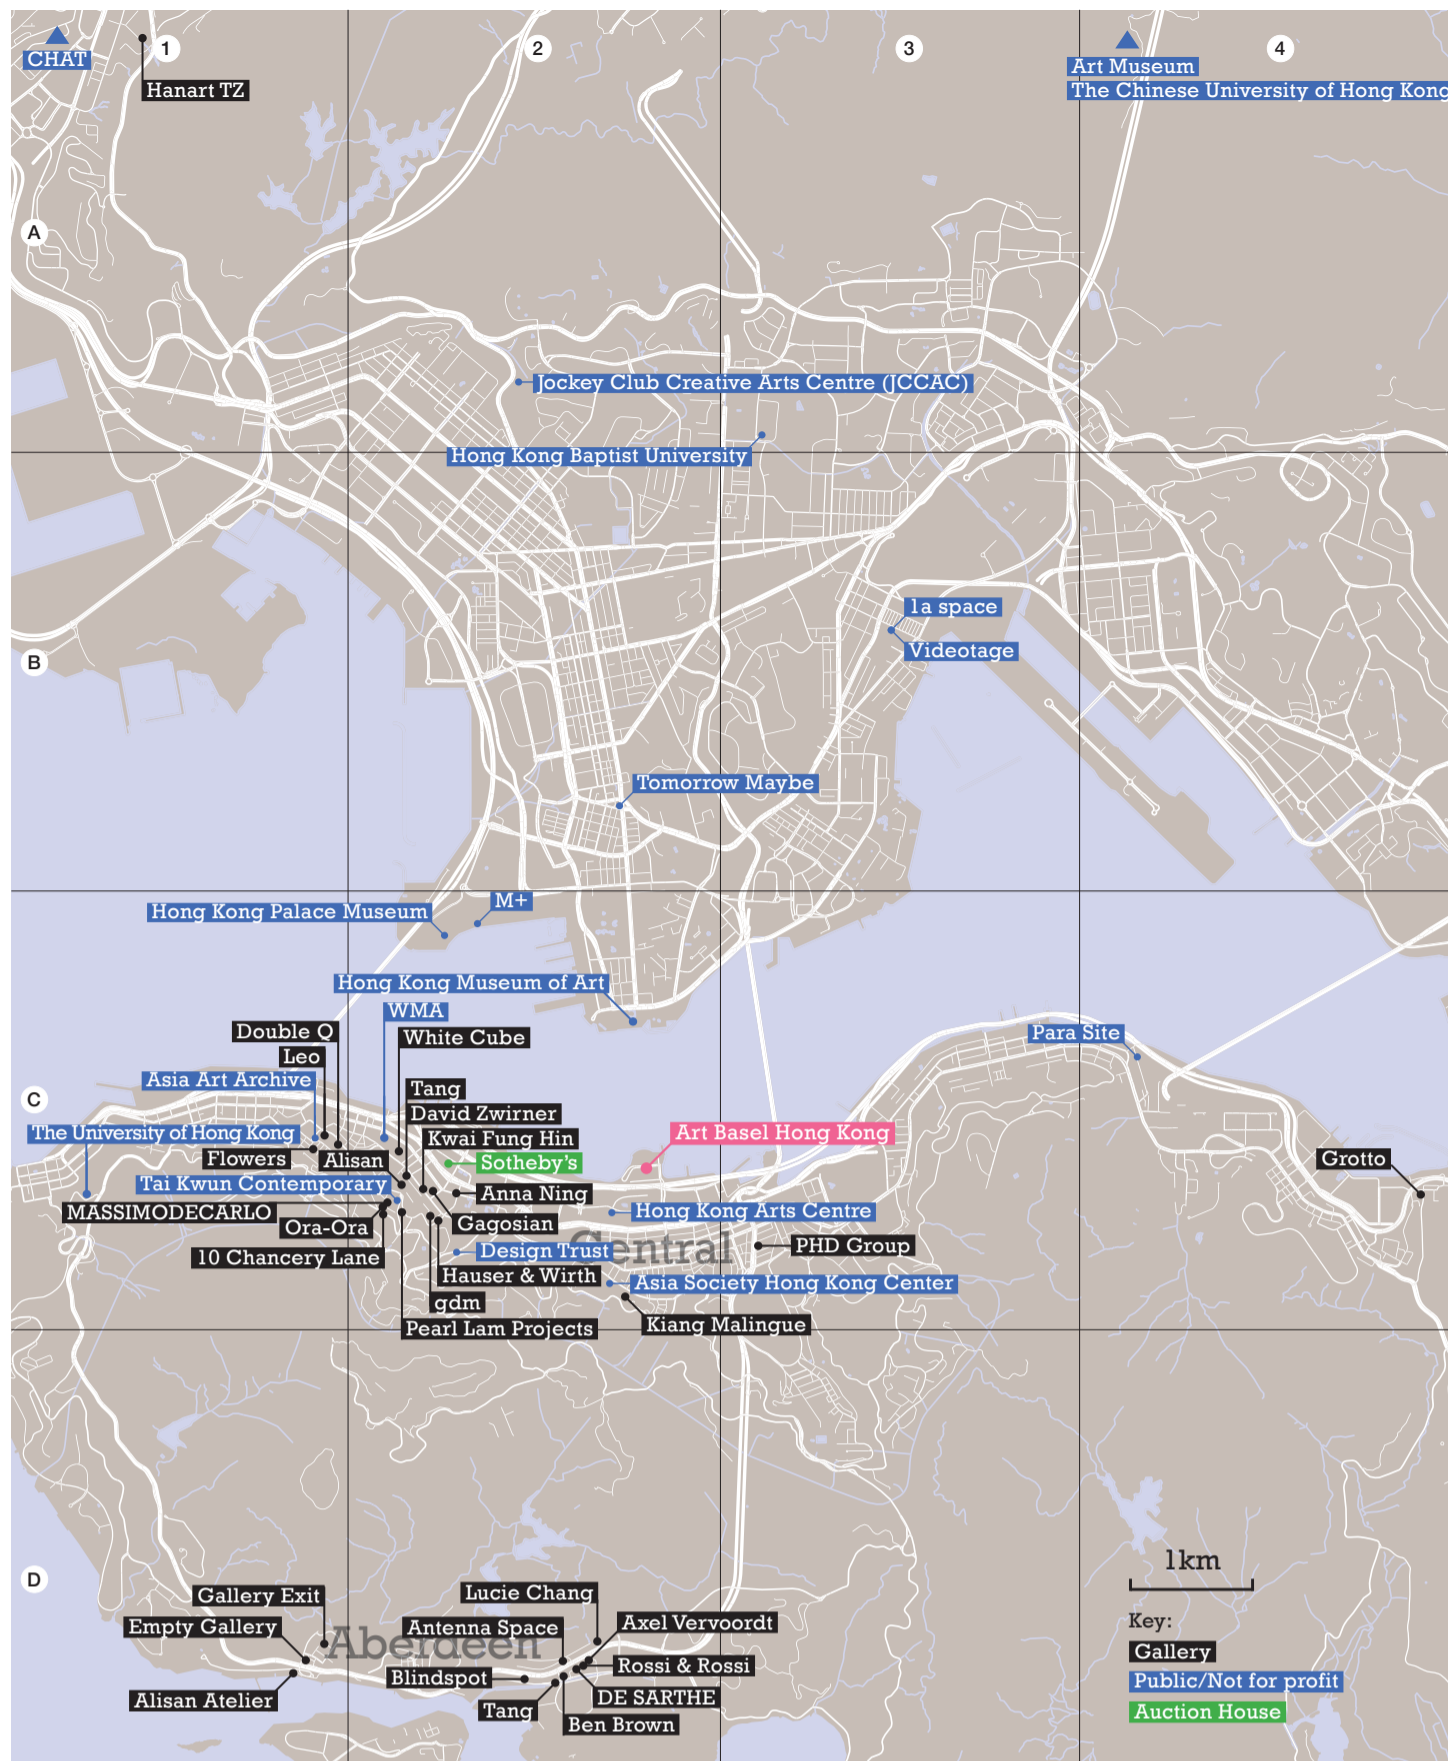

Download the app for:
- international exhibitions
- galleries near me
- diary of events and openings
- virtual visits of exhibitions

Download the app for:

GalleriesNow.net Hong Kong Gallery Guide Spring 2026

Art Basel Hong Kong 2C First Choice (invitation only) Wed 25 Mar 12-5pm First Choice and Preview (invitation only) Wed 25 Mar 3-8pm Thu 26 Mar 12-4pm Fri 27 Mar & Sat 28 Mar 12-2pm Sun 29 Mar 11am-12pm Verissage Thu 26 Mar 4-8pm Public Days Fri 27 Mar & Sat 28 Mar 2-8pm Sun 29 Mar 12-6pm Hong Kong Convention and Exhibition Centre 1 Harbour Road, Wan Chai	Anna Ning Fine Art 2C Room 101, St. George's Building, 2 Ice House St, Central Antenna Space 2D Horizons (South) Curated by Robin Peckham 兩天 策展：謝鴻飛 21 Mar - 10 May 19/F Leader Centre, 37 Wong Chuk Hang Rd, Wong Chuk Hang Wed-Sat 10am-6pm Axel Vervoordt 2D Jaffa Lam: Asteroid J-734 赫羅：J-734 小行星 21 Mar - 23 May 21/F Coda Designer Centre, 62 Wong Chuk Hang Rd, Wong Chuk Hang Tue-Sat 11am-7pm	Blindspot Gallery 2D Lap-See Lam: Bamboo Palace, Revisited 林立達：重遊竹林閣 23 Mar - 2 May Trevor Yeung: swallowing rumination, gracefully 優雅地吞下自己的反芻 24 Feb - 2 May 15/F, Po Chai Industrial Building, 28 Wong Chuk Hang Rd, Wong Chuk Hang Tue-Sat 10.30am-6.30pm
# 10 Chancery Lane Gallery 2C REMEMBRANCE: A Tribute to the Work of Dinh Q. Le 銘記：黎光定回顧展 20 Mar - 16 May 6/F, 10 Chancery Ln, SoHo, Central Mon-Fri 10am-6pm, Sat 11am-5pm	A Alisan Fine Arts 2C In Pursuit of Naïveté: Fang Zhaoing's Journey 探純真：方召慶之旅 16 Mar - 16 May 21/F Lyndhurst Tower, 1 Lyndhurst Terrace, Central Mon-Sat 10am-6pm	D David Zwirner 2C Walter Price: Pearl Lines 沃爾特·普萊斯：珍珠線 24 Mar - 9 May 5-6/F, H Queen's, 80 Queen's Rd Central, Central Tue-Sat 11am-7pm DE SARTHE 2D Jack Tworlov 1900-1982: Pioneer of Abstract Expressionism - A Survey 傑克·特沃洛夫回顧展：1900至1982年——抽象表現主義先驅 21 Mar - 9 May 2/F, Block A, Vita Tower, 29 Wong Chuk Hang Rd Tue-Sat 11am-7pm
A Alisan Atelier 1D Zhang Xiaoli: Wandering Mindscapes 張小翠：飄遊心懷 28 Feb - 16 May 1904 Hing Wai Centre, 7 Tin Wan Praya Rd, Aberdeen Wed-Sat 10am-6pm	B Ben Brown Fine Arts 2D Les Lalanne: A Living Landscape 萊蘭奈：形於活境 21 Mar - 13 Jun 201, The Factory, 1 Yip Fat St, Wong Chuk Hang Tue-Sat 11am-7pm	Double Q Gallery 1C Luca Sara Róza: Last Trip to the Amazon 18 Mar - 25 Apr 68 Lok Ku Rd, Sheung Wan Mon-Tue by appointment, Wed-Sat 11am-6pm