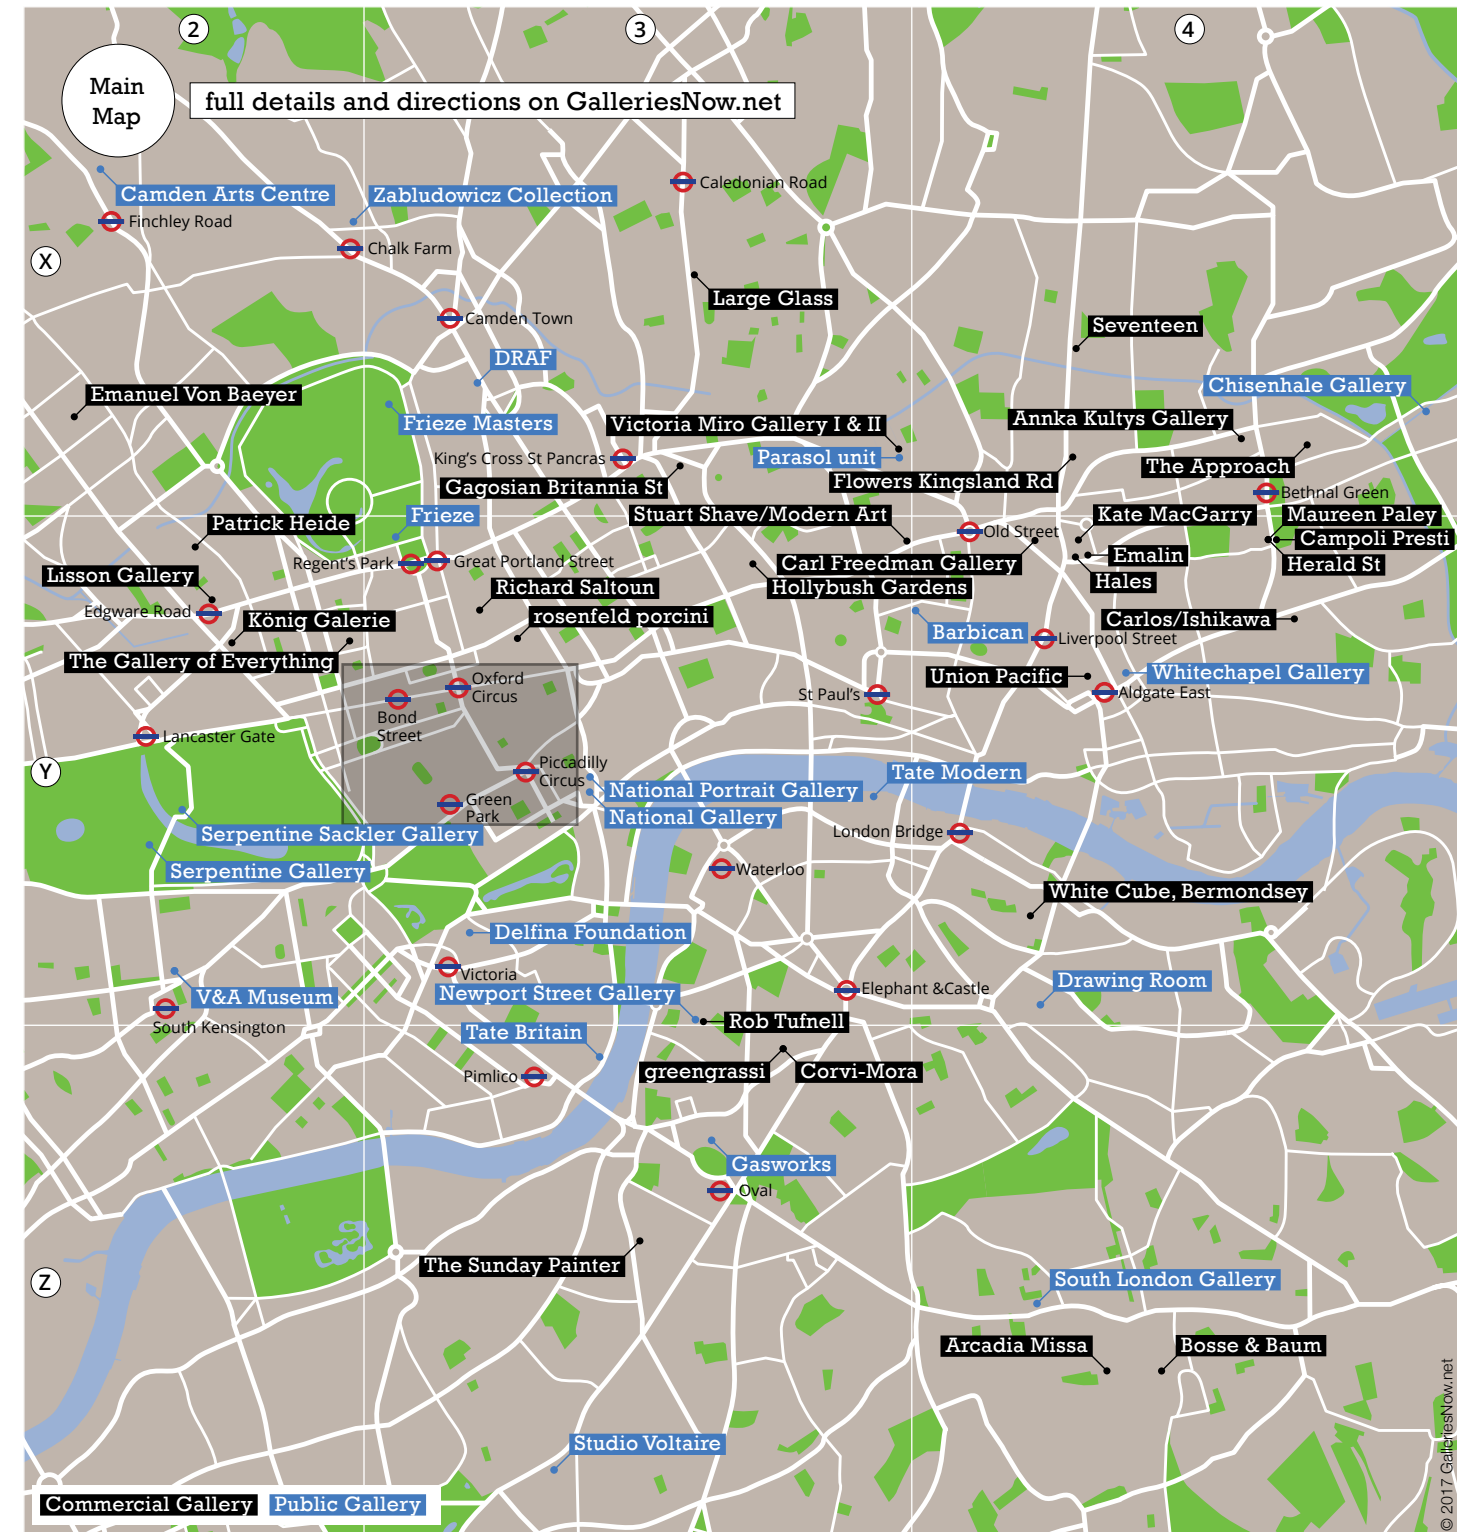

© 2017 GalleriesNow.net