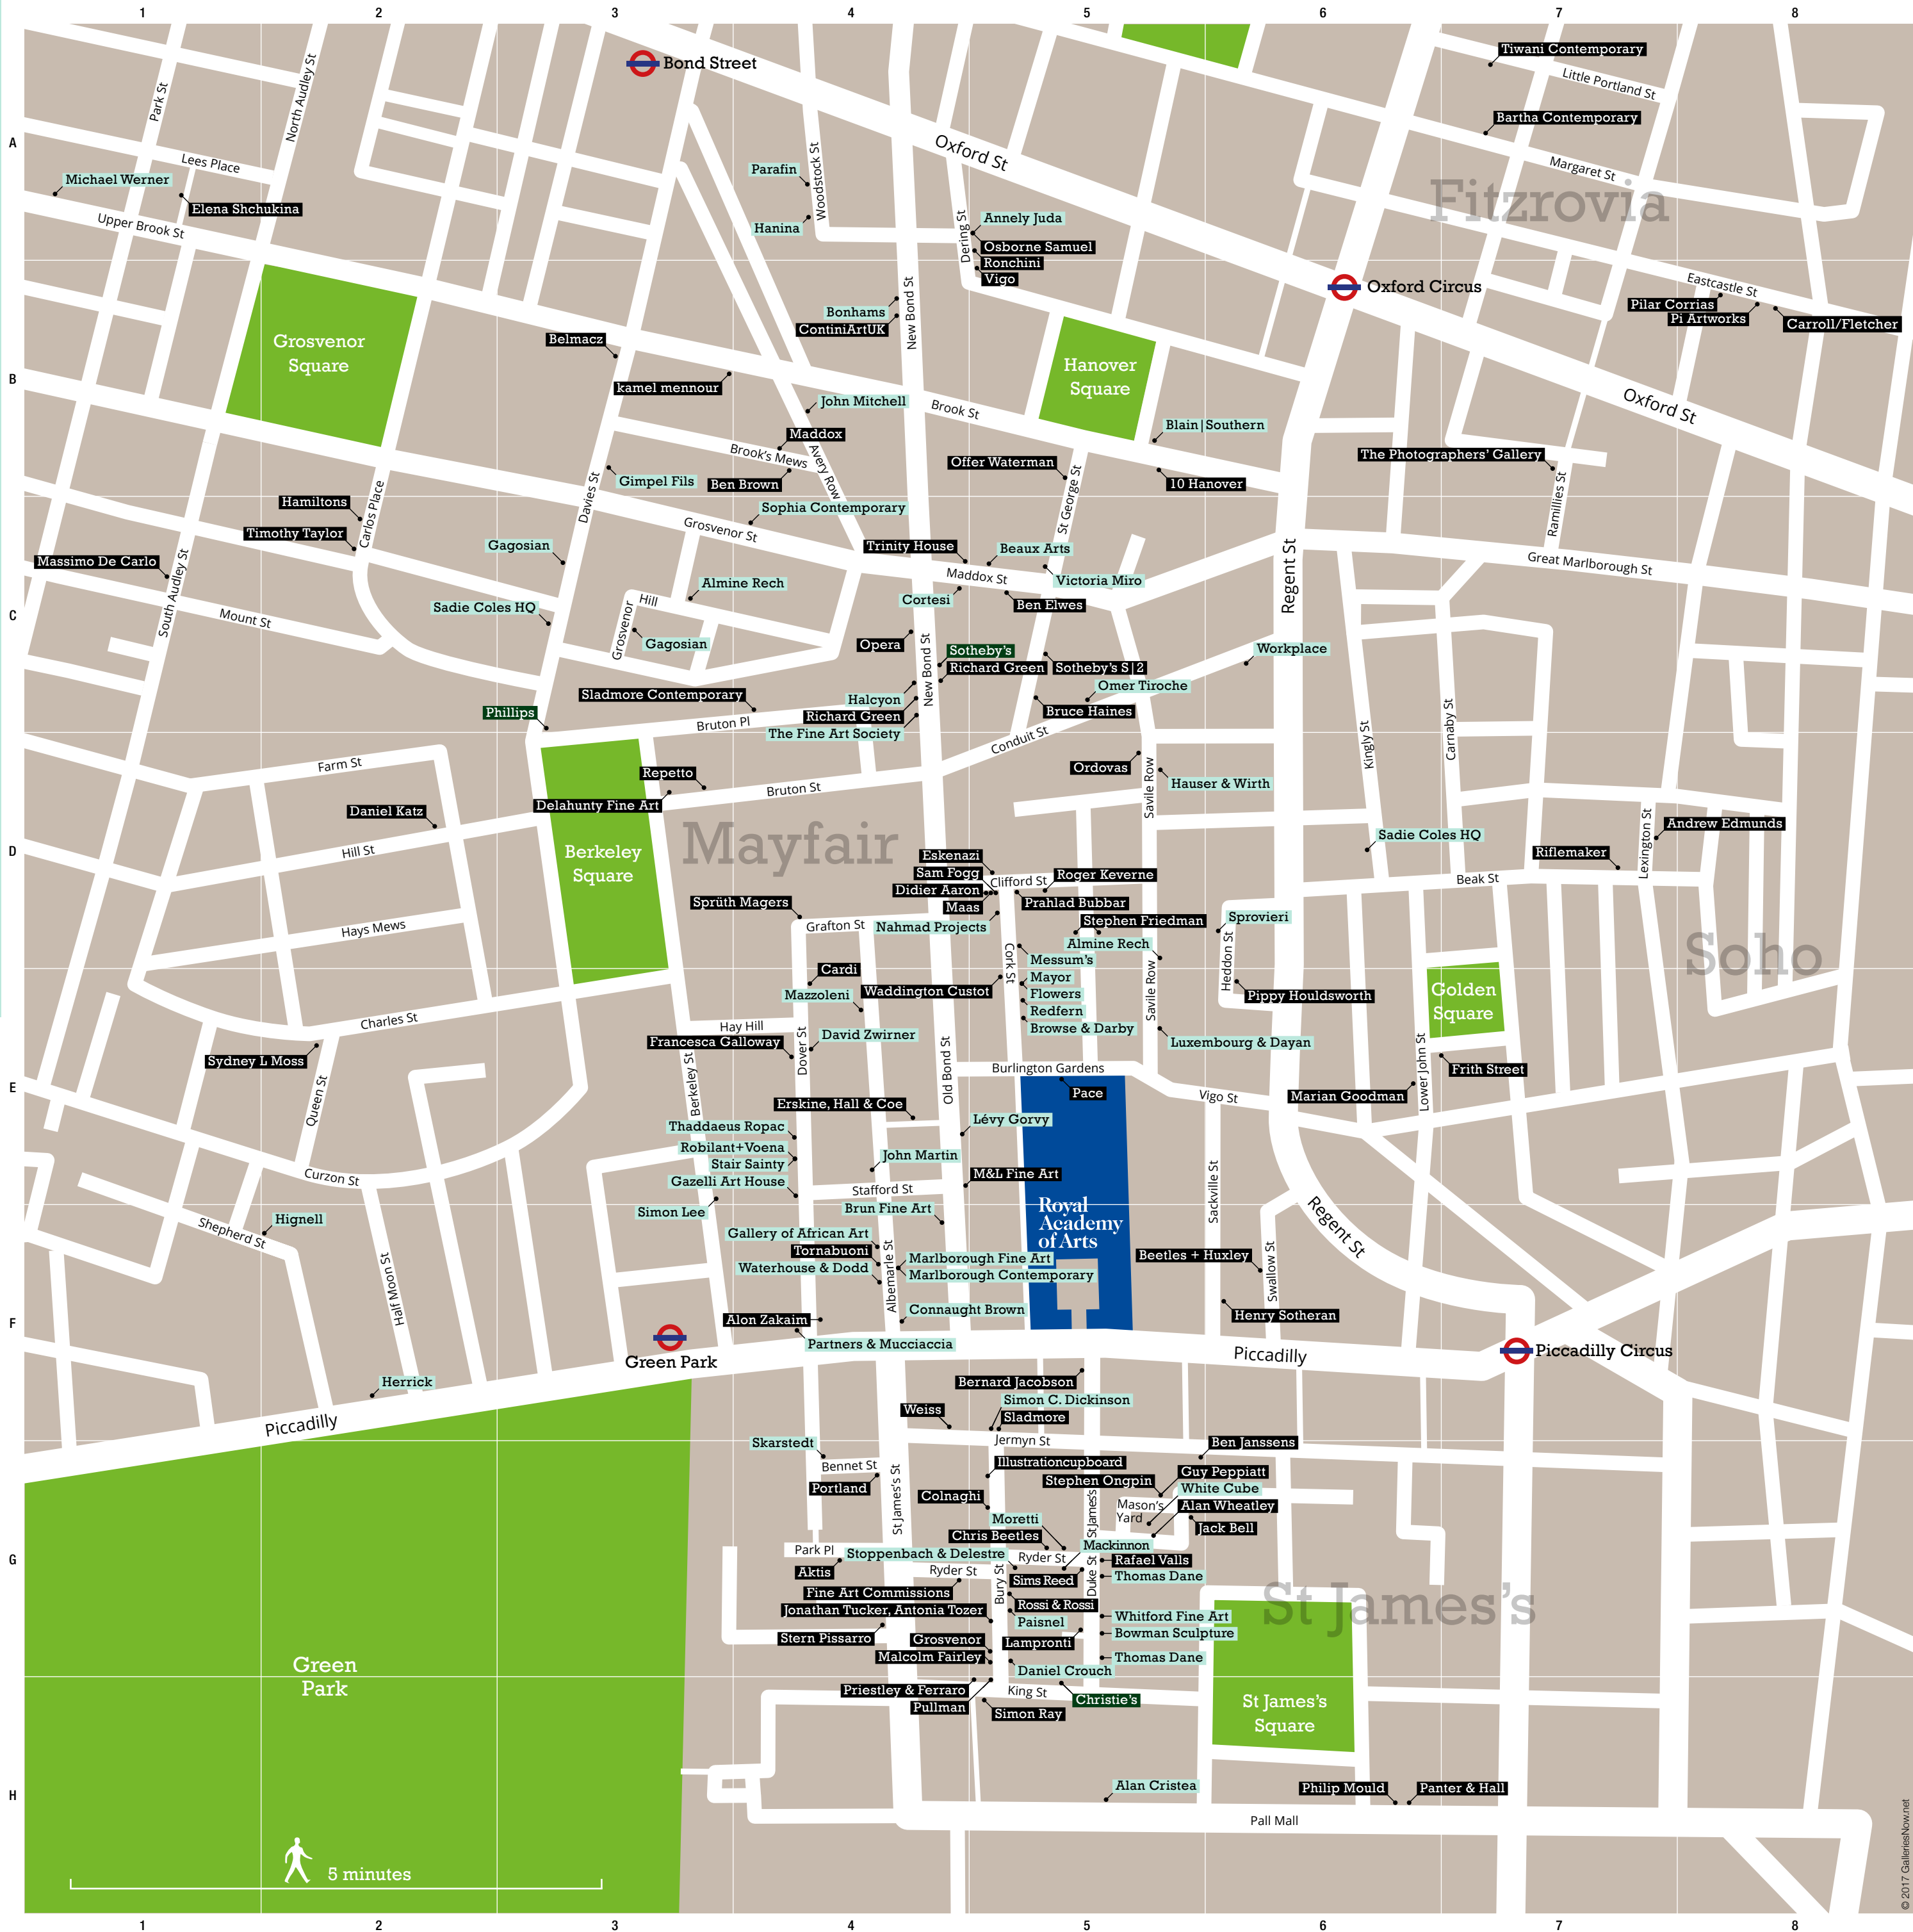

The Royal Academy of Arts
Established by King George III in 1768 to promote art and artists, the Royal Academy of Arts stages a diverse public programme of major exhibitions and events, and is home to the UK's longest established art school. To this day it remains an independent charity that is run by many of the country's greatest artists and architects – the Royal Academicians.

In 2018, the Academy will celebrate its 250th anniversary and unveil an expanded campus and programme. For more information visit royalacademy.org.uk/ra250

Mayfair Art Weekend 30 June - 2 July
Mayfair Art Weekend joined by the Royal Academy of Arts, 60 art galleries and artists celebrates Mayfair as a vibrant hub of talent, creativity, craftsmanship and production. The weekend's programme offers free talks, walks and events providing a chance to experience the unparalleled artistic knowledge, quality and diversity found within Mayfair's art community.

@artinmayfair mayfairartweekend.com

GalleriesNow
GalleriesNow is the leading independent gallery guide featuring exhibitions from significant galleries and art museums around the world with listings, 360° panoramas, openings, fairs, auctions, events and maps. Sign up for our free weekly openings and closings newsletters and download ArtPassport, the new 360° panorama app from the Apple App Store.

@galleriesnow #firstlookart www.GalleriesNow.net