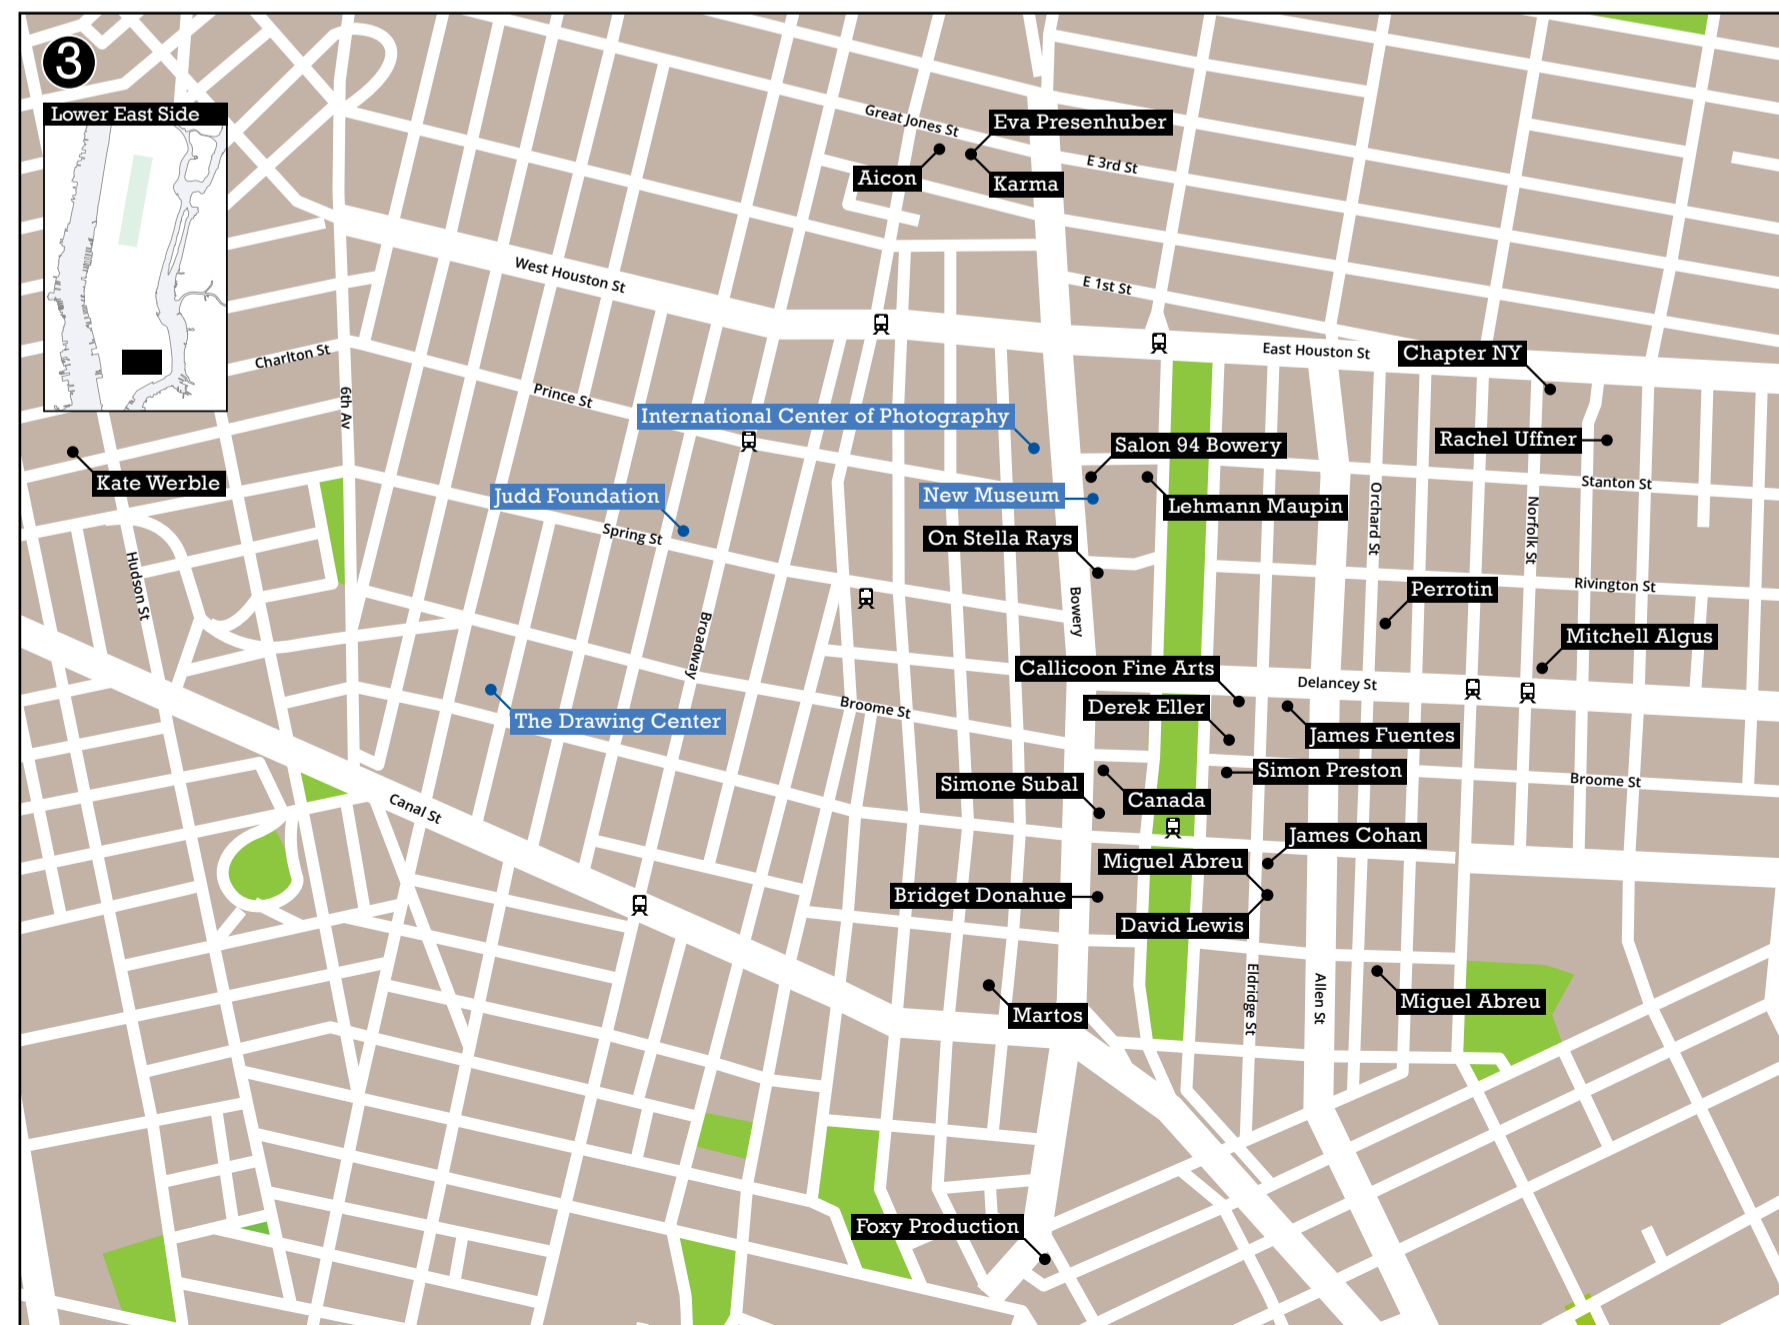

- listings
- 360° VR views
- installation views
- NearMe
- 24 / 7 / 365
- over 45 cities

\* subscribe to the free weekly openings and closings Newsletter - [GalleriesNow.net/newsletter](http://GalleriesNow.net/newsletter)  
 \* join our 80k+ followers on instagram #firstlookart